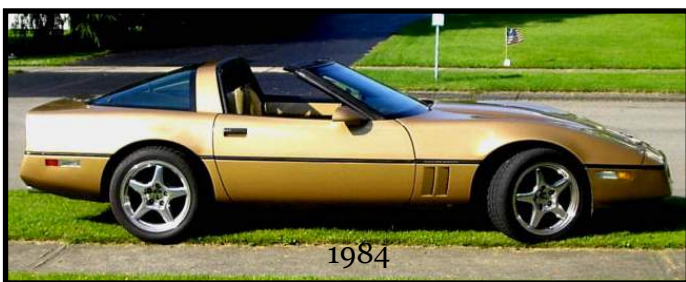

1990

1995

1989

1994

1992

How many did you guess correctly? The Massachusetts State Police operated the '89 Vette...wonder how many speeders they surprised?

1984

1987

Maggi D's Cruise-In

On Saturday, 9/20, several club members cruised-in to John's restaurant for an informal car show. Cecil was there with his rock-n-roll review. There were some Fords, Chevys, Corvettes, and even a Nash Rambler present for the show. Everyone had a good time!